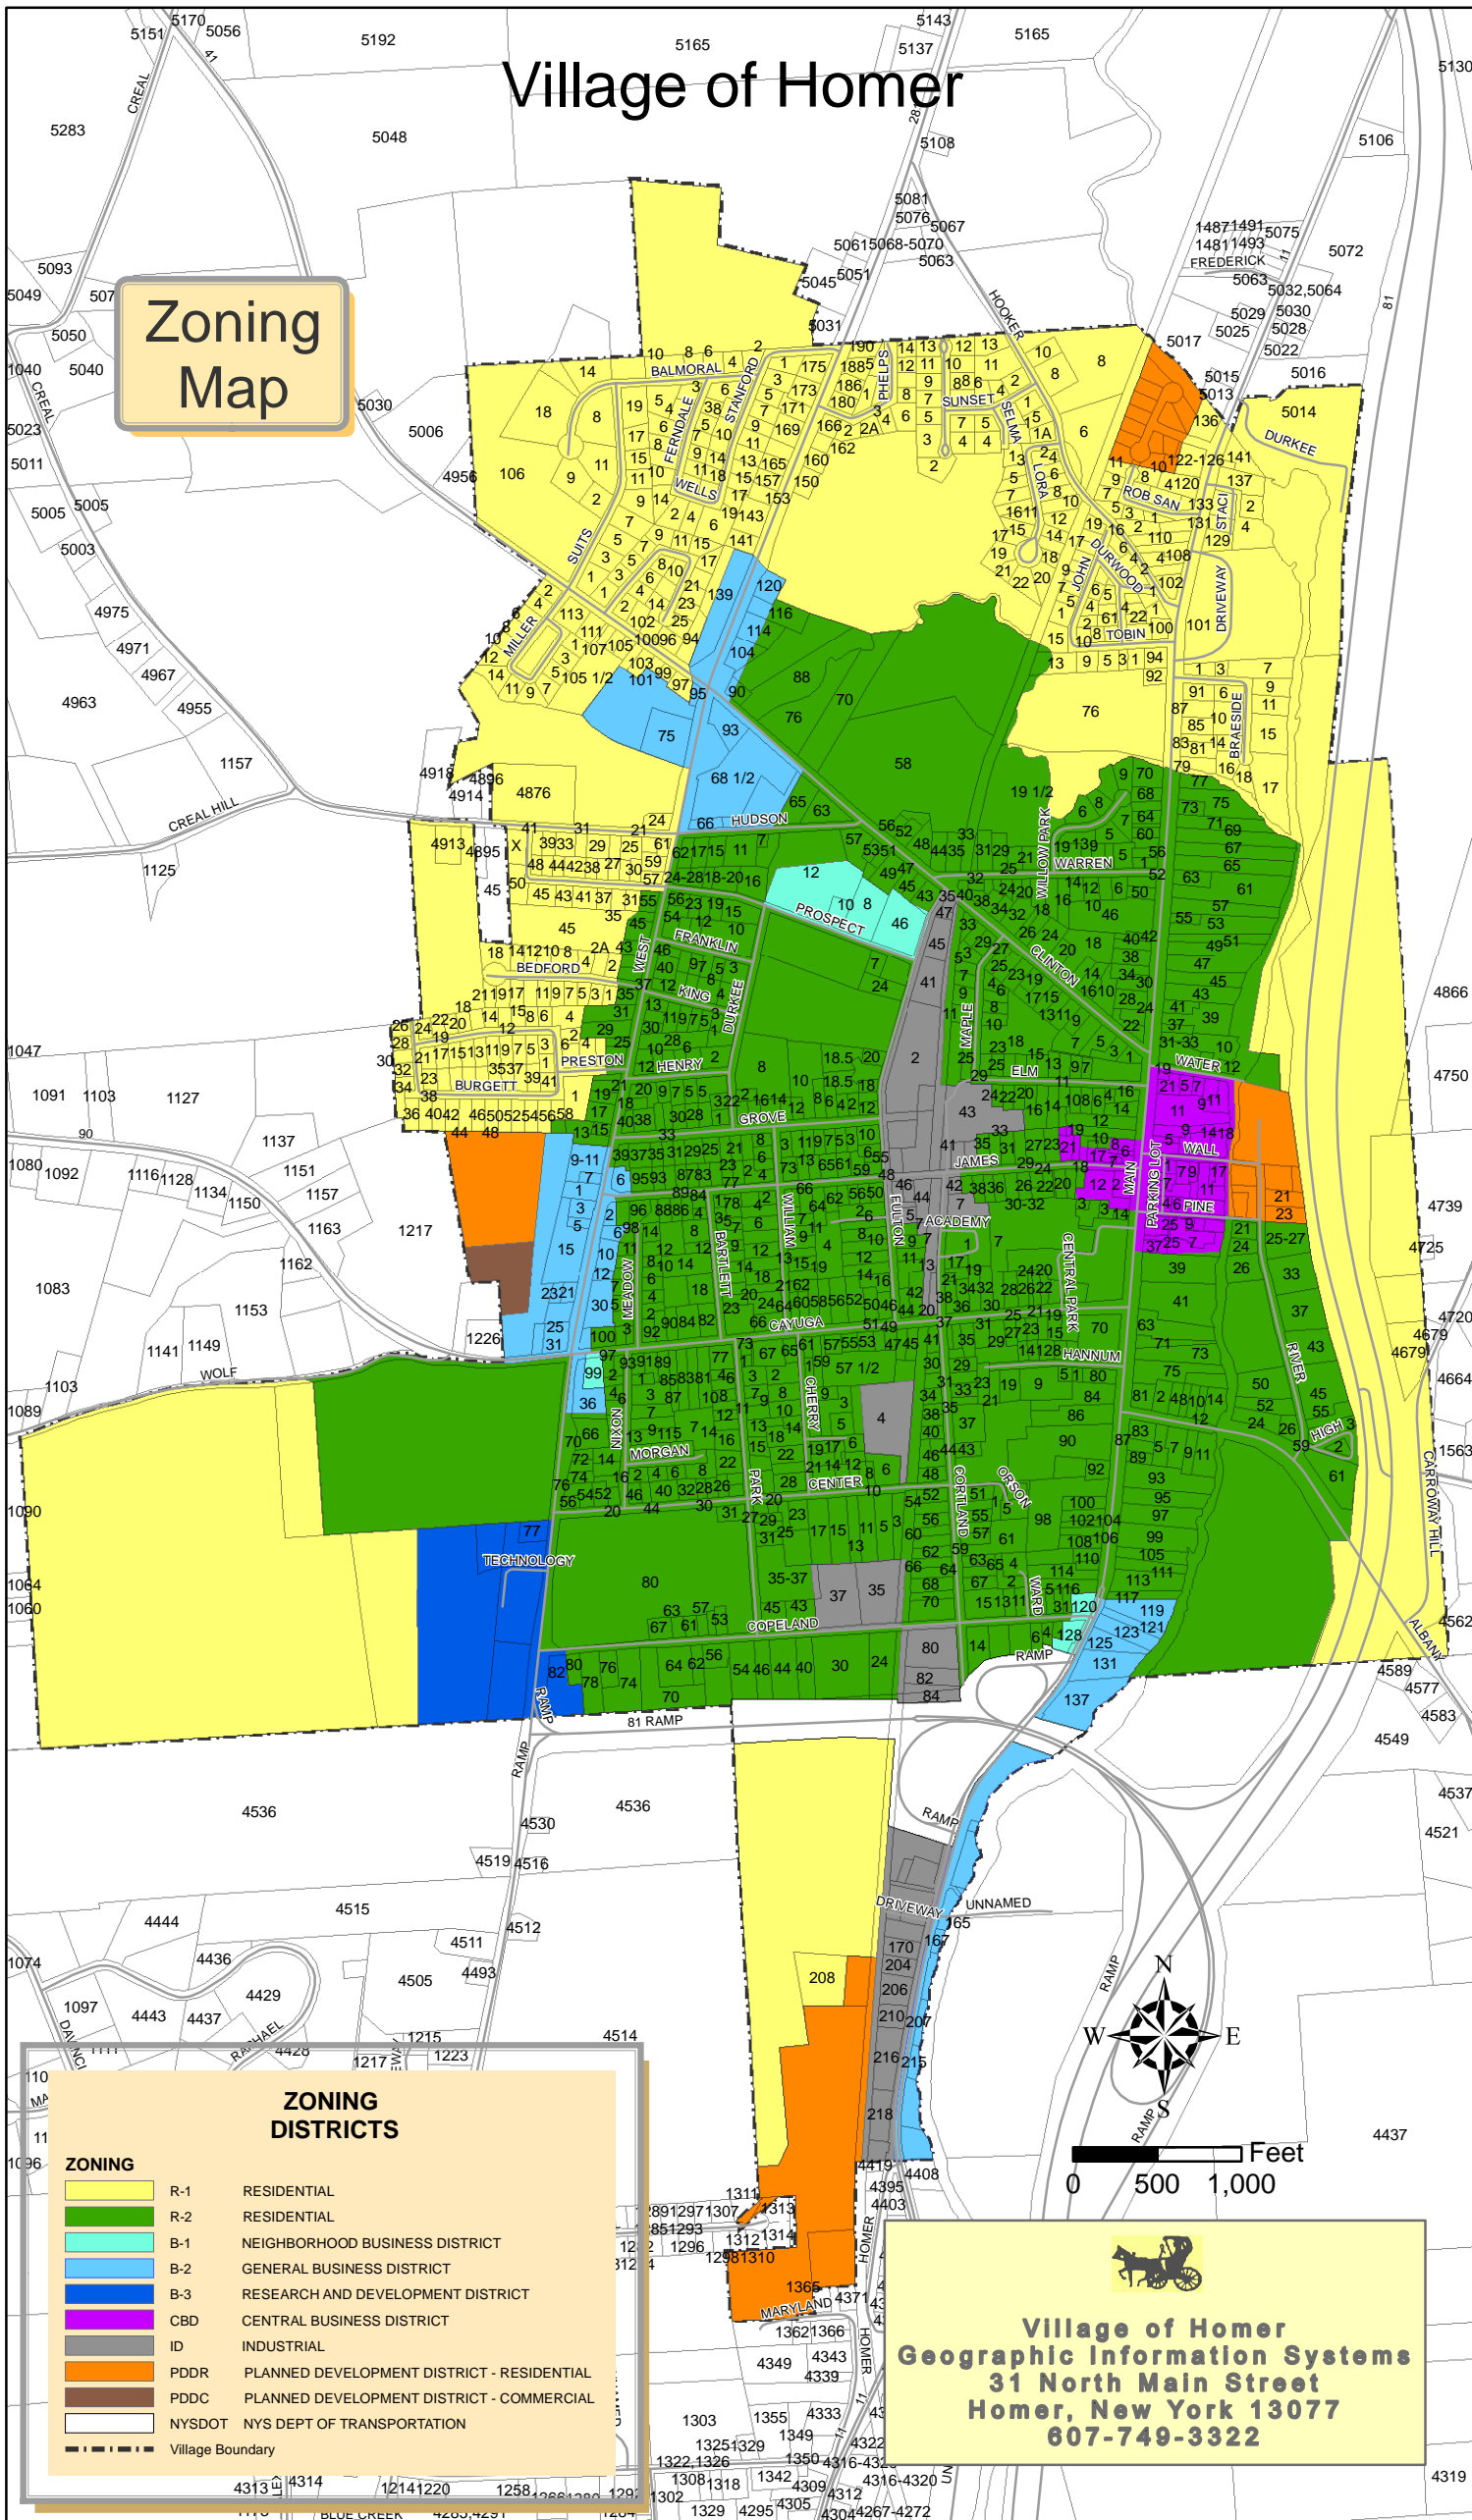

Village of Homer

Zoning Map

ZONING DISTRICTS	
	R-1 RESIDENTIAL
	R-2 RESIDENTIAL
	B-1 NEIGHBORHOOD BUSINESS DISTRICT
	B-2 GENERAL BUSINESS DISTRICT
	B-3 RESEARCH AND DEVELOPMENT DISTRICT
	CBD CENTRAL BUSINESS DISTRICT
	ID INDUSTRIAL
	PDDR PLANNED DEVELOPMENT DISTRICT - RESIDENTIAL
	PDDC PLANNED DEVELOPMENT DISTRICT - COMMERCIAL
	NYSOT NYS DEPT OF TRANSPORTATION
	Village Boundary